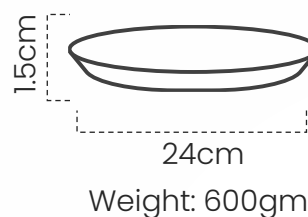

Medium plate

#DPOT056

Handcrafted from black clay, our medium plate blends rustic charm with skilled craftsmanship.