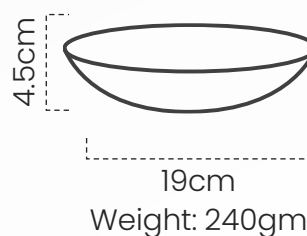

Woven Melon bowl

#DPOT156

Our unique woven melon bowls, made from black clay; can fill your home with a distinctive decor appeal and allure.