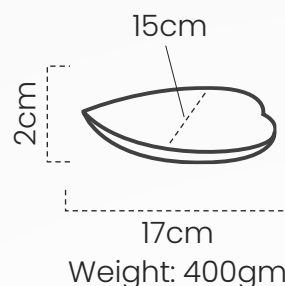

Tympew platter

#DPOT074

Our betel leaf-inspired plate brings earthy charm to your dining experience gracefully.