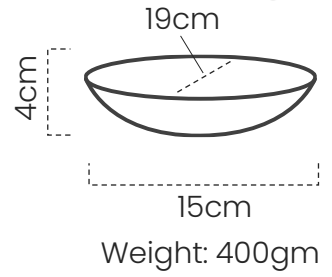

Melon Bowl

#DPOT007

Meticulously moulded from black clay, our handcrafted melon bowls fuses timeless appeal to your elegant table setting.