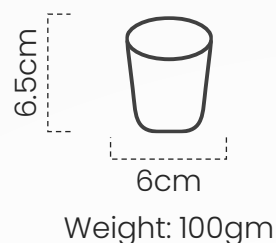

Tea cup – Small

#DPOT060

Our finely crafted small tea cup, handmade from black clay by skilled artisans, for dining.

Water cup

#DPOT061

Our water cup, handmade from black clay, embodies simplicity and artistry, perfect for dining.