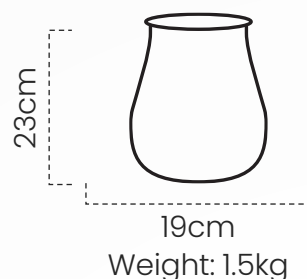

Woven Kumdiang – Medium

#DPOT175

Handcrafted from black clay and bamboo, our medium Kumdiang pot, one of simplicity is perfect for utility and home decor.