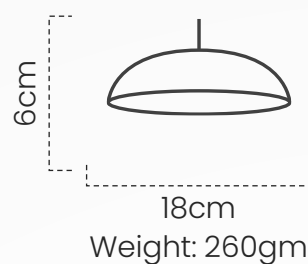

Pendant Lamp (Round kettle)

#DPOT201

Our pendant lamp shaped like a round kettle, handcrafted from black clay exudes warmth and elegance for your lighting space

Pendant Lamp (Long kettle)

#DPOT202

Our pendant lamp moulded into a long kettle, handcrafted from black clay exudes warmth and elegance for your lighting space

Pendant Lamp (Serving)

#DPOT203

Our pendant lamp moulded into a serving bowl, handcrafted from black clay exudes warmth and elegance for your lighting space

Pendant Lamp (Bowl)

#DPOT204

Our handcrafted black clay pendant lamp bowl radiates warmth and elegance for your lighting ambiance.

Woven Pendant Lamp (Serving)

#DPOT205

Handcrafted pendant lamp combining black clay and woven bamboo in a sleek serving design.

Woven Pendant Lamp (Round Kettle)

#DPOT206

Handcrafted pendant lamp combining black clay and woven bamboo in a sleek round kettle design.