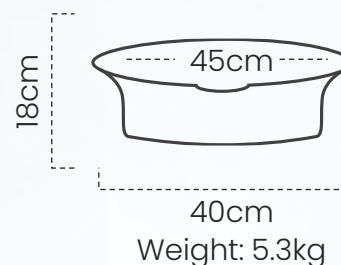

## Tub

#DPOT252

Our handcrafted black clay foot-bath tub with built-in foot rest for pedicures and easy water pouring.