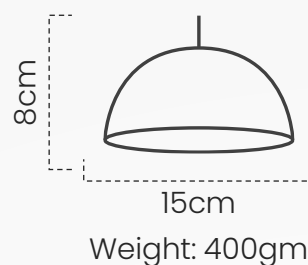

Pendant Lamp (Serving)

#DPOT203

Our pendant lamp moulded into a serving bowl, handcrafted from black clay exudes warmth and elegance for your lighting space

Pendant Lamp (Bowl)

#DPOT204

Our handcrafted black clay pendant lamp bowl radiates warmth and elegance for your lighting ambiance.