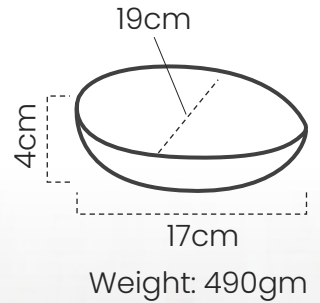

## Triangular Bowl

#DPOT009

Our Triangular Bowls blend modern aesthetics with craftsmanship, handcrafted from black clay for sophistication.