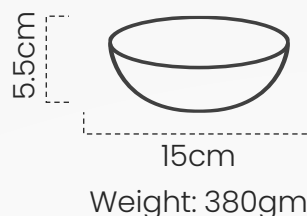

Woven Cereal bowl

#DPOT153

Our woven cereal bowls, handcrafted from black clay and by bamboo, showcases skilled artistry and with a charming appeal.