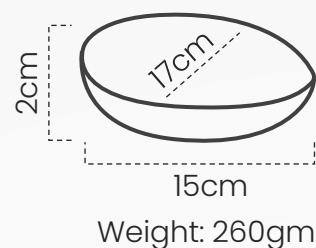

## Triangular platter Big

#DPOT052

Our large-sized black clay triangular platter, handcrafted with elegance and functionality.

## Triangular platter small

#DPOT053

Our small-sized black clay triangular platter, handcrafted with elegance and functionality.