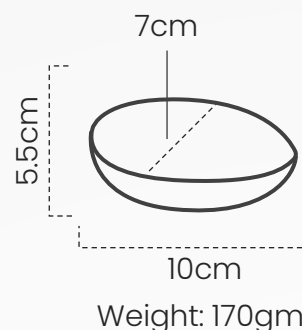

Knup Candles

#DPOT209

Our Knup candle blends cultural artistry and skill, featuring a clay pot encased in bamboo for a unique decoration.