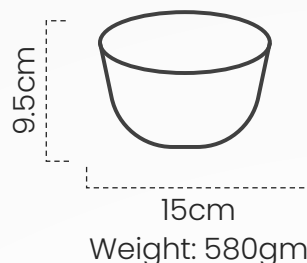

Woven Serving bowl

#DPOT154

Our handcrafted woven serving bowls, made from black clay and bamboo, exhibit skilled artistry and decorative allure.