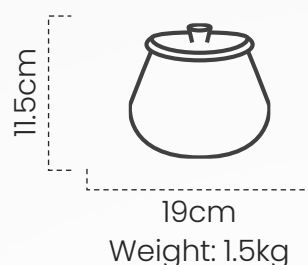

## Belly pot – Small

#DPOT104

Our small belly pot, one of utility is ideal for cooking and serving for both kitchen use and as a keepsake.