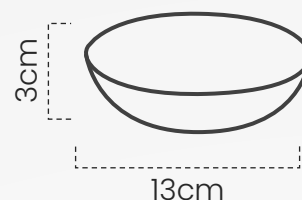

Saucer

#DPOT065

Our black clay saucers are crafted with simplicity and utmost skill, ideal for both practical use.

Weight: 190gm