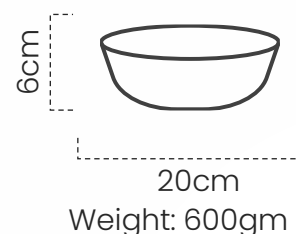

Salad Bowl

#DPOT006

Handcrafted from black clay by skilled potters, our salad bowls showcase beauty and warmth, enhancing home comfort.