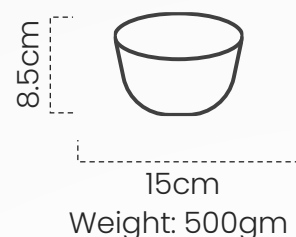

Serving Bowl

#DPOT004

Handcrafted from black clay, our serving bowl combines minimalist charm with natural durability for table setting.