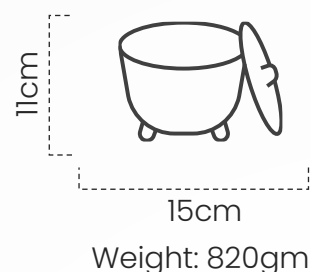

Covered Serving Bowl

#DPOT005

Our handcrafted covered serving bowl from black clay, blends sophistication, utility, and natural charm effortlessly.