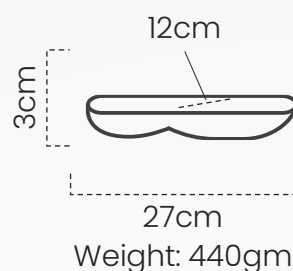

Twin-pod serving platter

#DPOT072

Our black clay DualGrove Platter merges sleek design with functional elegance for versatile dining.