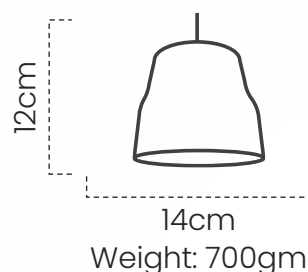

Woven Pendant Lamp (Round Kettle)

#DPOT206

Handcrafted pendant lamp combining black clay and woven bamboo in a sleek round kettle design.