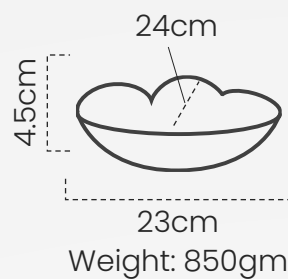

Quad-pod bowl

#DPOT070

Handcrafted from black clay, our Amoeba-Inspired Four Pods Bowl brings organic elegance to dining.