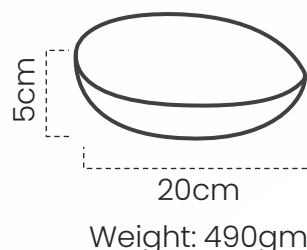

## Woven Triangular bowl

#DPOT157

Handcrafted from black clay and bamboo, our woven triangular bowl can enhance your every meal.