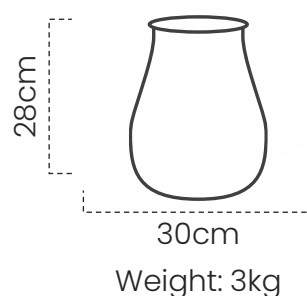

Woven Kumdiang – Large

#DPOT176

Handcrafted from black clay and bamboo, our large Kumdiang pot, one of simplicity is perfect for utility and home decor.