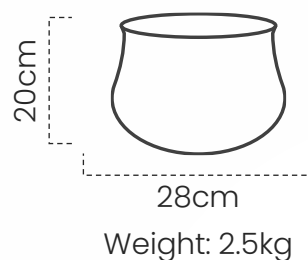

Woven Round pot – Large

#DPOT169

Handcrafted from black clay and bamboo, our large round pots offers durability and rustic allure for any space.