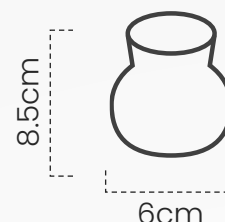

## Tea cup – Medium

#DPOT063

Our finely crafted medium tea cup, handmade from black clay by skilled artisans, perfect for utility.

Weight: 120gm

## Saucer

#DPOT065

Our black clay saucers are crafted with simplicity and utmost skill, ideal for both practical use.

Weight: 190gm

## Round tea cup

#DPOT066

Our round tea cup handcrafted from black clay, blends simplicity, ideal for utility.

Weight: 180gm