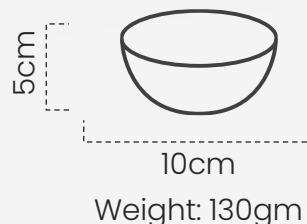

Woven Dip bowl

#DPOT151

Our woven dip bowls, handcrafted with black clay and complemented by bamboo for durability and appeal.