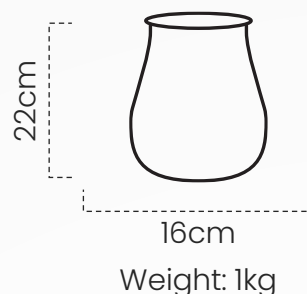

Woven Kumdiang – Small

#DPOT174

Handcrafted from black clay and bamboo, our small Kumdiang pot, one of simplicity is perfect for utility and home decor.