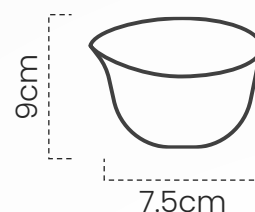

## Round tea cup

#DPOT066

Our round tea cup handcrafted from black clay, blends simplicity, ideal for utility.

Weight: 180gm

## Tea pot with lid

#DPOT067

Our artisanal black clay tea pot with a lid, a classic craftsmanship with a touch of grace.

Weight: 1.4kg

## Milk pot with ears

#DPOT068

Handcrafted black clay milk pot with side handles, blending classic craftsmanship with a lively charm.

Weight: 250gm