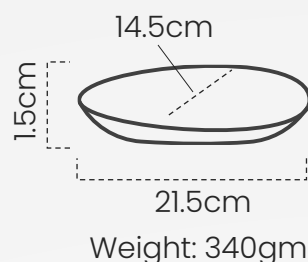

Mango platter

#DPOT051

Our black clay Mango platter combines elegance and whimsy, making it perfect for any space.