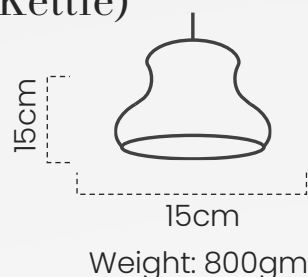

Cup Candles

#DPOT208

Our handcrafted cup candle features a black clay pot encased in a bamboo basket for a rustic yet elegant aesthetic.