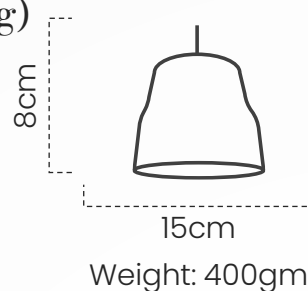

Woven Pendant Lamp (Serving)

#DPOT205

Handcrafted pendant lamp combining black clay and woven bamboo in a sleek serving design.