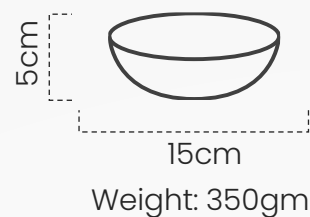

Cereal Bowl

#DPOT003

Our black clay cereal bowls handcrafted with care, blends functionality, offering a quiet elegance to your breakfast rituals.