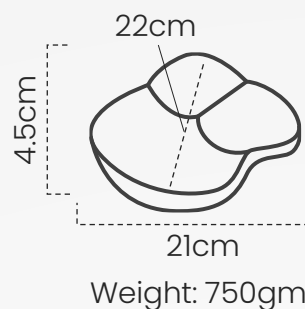

Tri-pod bowl

#DPOT071

Handcrafted from black clay, our Four Pods Bowl is inspired by amoebas, blending nature and elegance.