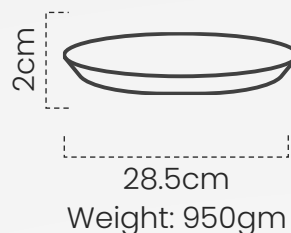

Big plate

#DPOT057

Handcrafted from black clay, our big plate blends rustic charm with skilled craftsmanship.

Flower plate

#DPOT058

Our exquisite flower-shaped plate, meticulously handmade from black clay for a touch of artisan elegance.

Shot Glasses

#DPOT059

Our unique shot glasses handcrafted from resilient black clay, blending craftsmanship with distinctive elegance.

Tea cup – Small

#DPOT060

Our finely crafted small tea cup, handmade from black clay by skilled artisans, for dining.

Water cup

#DPOT061

Our water cup, handmade from black clay, embodies simplicity and artistry, perfect for dining.

Coffee cup

#DPOT062

Our coffee cup, handmade from black clay, embodies simplicity and artistry, perfect as a utility.