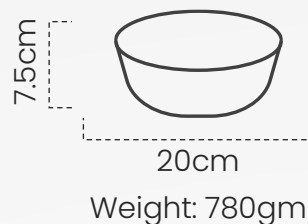

Woven Salad bowl

#DPOT159

Our small triangular platter, artisan-crafted from black clay and bamboo for natural charm and grace.