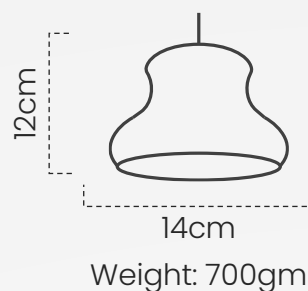

Pendant Lamp (Round kettle)

#DPOT201

Our pendant lamp shaped like a round kettle, handcrafted from black clay exudes warmth and elegance for your lighting space