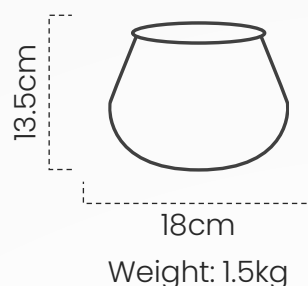

Woven Round pot – Small

#DPOT167

Handcrafted from black clay and bamboo, our small round pot offers durability and rustic allure for any space.