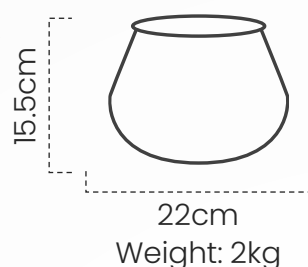

Woven Round pot – Medium

#DPOT168

Handcrafted from black clay and bamboo, our medium round pots offers durability and rustic allure for any space.