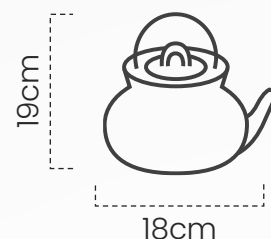

## Round tea cup

#DPOT066

Our round tea cup handcrafted from black clay, blends simplicity, ideal for utility.

Weight: 180gm

## Tea pot with lid

#DPOT067

Our artisanal black clay tea pot with a lid, a classic craftsmanship with a touch of grace.

Weight: 1.4kg