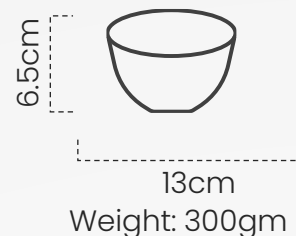

Soup Bowl

#DPOT002

Handcrafted black clay, our soup bowls blend style, functionality, bringing a rustic charm to your dining experience.