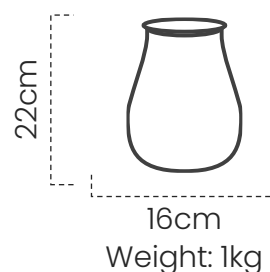

Kumdiang (with lid)- Small

#DPOT108

Handcrafted from black clay, our small Kumdiang pot is one of simplicity, ideal for water storage and home decor.