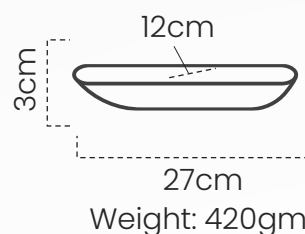

Mono-Pod serving platter

#DPOT073

Handcrafted from black clay, our angular accent platter blends modernity and traditional styles seamlessly.