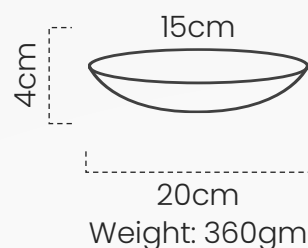

Woven Mango bowl

#DPOT160

Our woven Mango Bowl, handcrafted from black clay and bamboo, blends a whimsy design and for decor or dining.