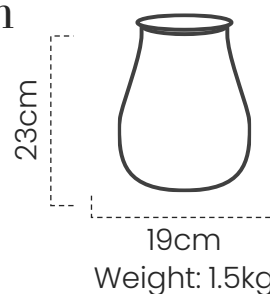

Kumdiang (with lid)- Medium

#DPOT109

Handcrafted from black clay, our medium Kumdiang pot is one of simplicity, ideal for water storage and home decor.

Kumdiang (with lid)- Big

#DPOT110

Handcrafted from black clay, our large Kumdiang pot is ideal for water storage and home decor.