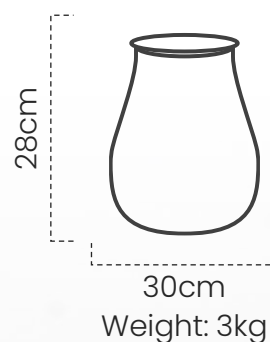

Shallow pan

#DPOT107

Our shallow pan, handcrafted from black clay, features a shallow frame with a lid, embodying tradition and culture.

Kumdiang (with lid)- Small

#DPOT108

Handcrafted from black clay, our small Kumdiang pot is one of simplicity, ideal for water storage and home decor.

Kumdiang (with lid)- Medium

#DPOT109

Handcrafted from black clay, our medium Kumdiang pot is one of simplicity, ideal for water storage and home decor.

Kumdiang (with lid)- Big

#DPOT110

Handcrafted from black clay, our large Kumdiang pot is ideal for water storage and home decor.