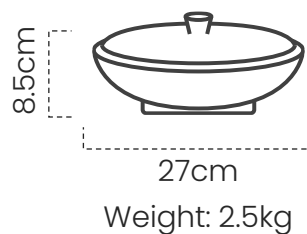

Shallow pan

#DPOT107

Our shallow pan, handcrafted from black clay, features a shallow frame with a lid, embodying tradition and culture.

Kumdiang (with lid)- Small

#DPOT108

Handcrafted from black clay, our small Kumdiang pot is one of simplicity, ideal for water storage and home decor.

Kumdiang (with lid)- Medium

#DPOT109

Handcrafted from black clay, our medium Kumdiang pot is one of simplicity, ideal for water storage and home decor.

Kumdiang (with lid)- Big

#DPOT110

Handcrafted from black clay, our large Kumdiang pot is ideal for water storage and home decor.