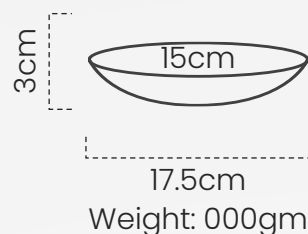

Woven Triangular platter

#DPOT158

Our artisanal triangular platter, handcrafted from black clay and bamboo enhances your dining experience with natural charm and grace.