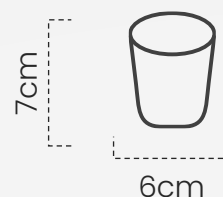

## Tea cup – Medium

#DPOT063

Our finely crafted medium tea cup, handmade from black clay by skilled artisans, perfect for utility.

Weight: 120gm