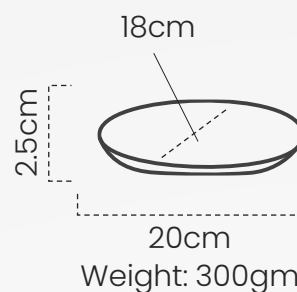

## Triangular platter Big

#DPOT052

Our large-sized black clay triangular platter, handcrafted with elegance and functionality.