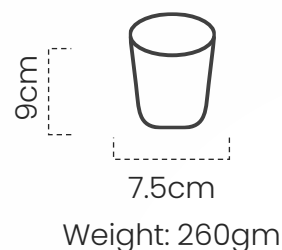

Coffee cup

#DPOT062

Our coffee cup, handmade from black clay, embodies simplicity and artistry, perfect as a utility.