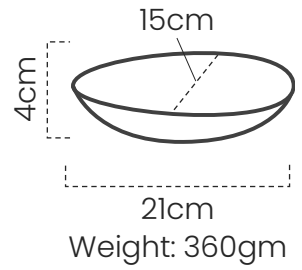

Mango Bowl

#DPOT008

Our black clay Mango bowl exudes elegance and whimsy, perfect for any space.