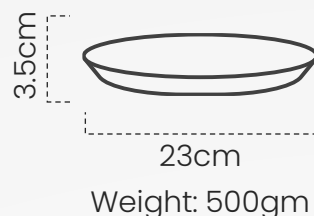

Flower plate

#DPOT058

Our exquisite flower-shaped plate, meticulously handmade from black clay for a touch of artisan elegance.

Shot Glasses

#DPOT059

Our unique shot glasses handcrafted from resilient black clay, blending craftsmanship with distinctive elegance.