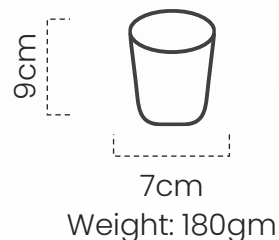

Big plate

#DPOT057

Handcrafted from black clay, our big plate blends rustic charm with skilled craftsmanship.

Flower plate

#DPOT058

Our exquisite flower-shaped plate, meticulously handmade from black clay for a touch of artisan elegance.

Shot Glasses

#DPOT059

Our unique shot glasses handcrafted from resilient black clay, blending craftsmanship with distinctive elegance.

Tea cup – Small

#DPOT060

Our finely crafted small tea cup, handmade from black clay by skilled artisans, for dining.

Water cup

#DPOT061

Our water cup, handmade from black clay, embodies simplicity and artistry, perfect for dining.

Coffee cup

#DPOT062

Our coffee cup, handmade from black clay, embodies simplicity and artistry, perfect as a utility.