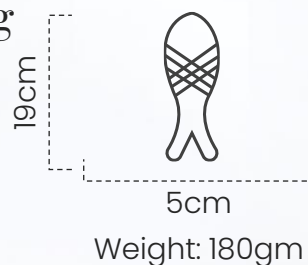

Foot Scrubber With Packaging

#DPOT253

Our black clay foot scrubber for smooth, radiant skin with built-in loofah for exfoliation, nail cleansing, and massage.