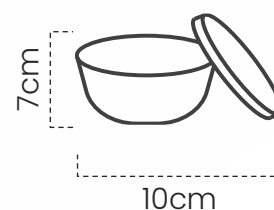

## Tea pot with lid

#DPOT067

Our artisanal black clay tea pot with a lid, a classic craftsmanship with a touch of grace.

Weight: 1.4kg

## Milk pot with ears

#DPOT068

Handcrafted black clay milk pot with side handles, blending classic craftsmanship with a lively charm.

Weight: 250gm

## Sugar pot with lid

#DPOT069

Our artisanal black clay sugar pot with a lid, a classic craftsmanship with a touch of grace.

Weight: 520gm