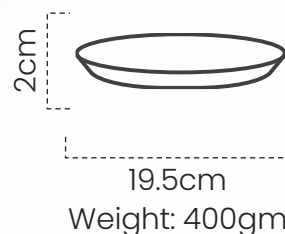

Small plate

#DPOT055

Handcrafted from black clay, our small plate blends rustic charm with skilled craftsmanship.